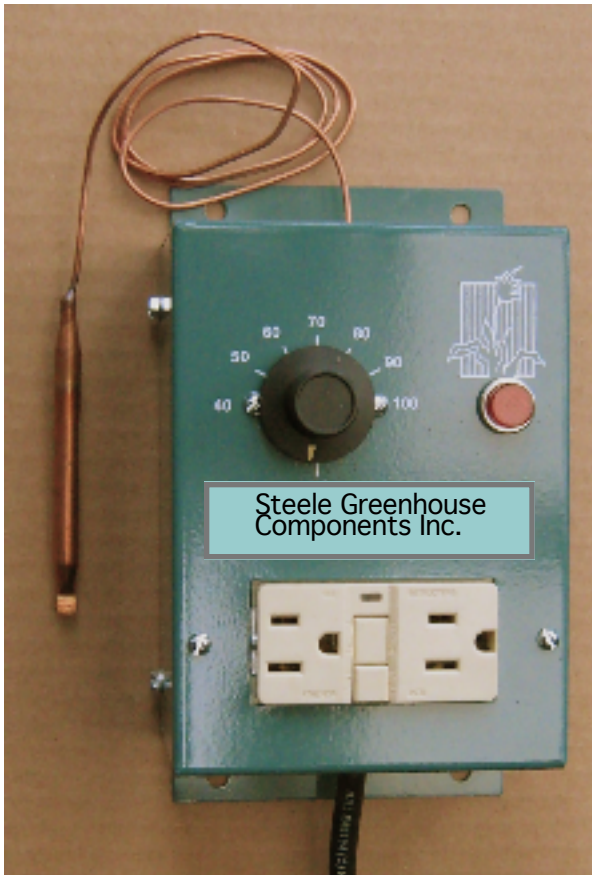

We are pleased to introduce 2 new **soil probe thermostats** for cables and mats.

No wiring!

Both units plug into a standard 110 volt outlet (6 ft. of cord) and will handle 12.5 amps (250' of standard cable).

Temperature settings from 4 to 38 degrees C. Model G has 2 grounded receptacles - Model GFCI has 2 ground fault circuit intercept receptacles.

Model G: \$165.00 Model GFCI: \$207.00 (order by Jan 19/11 and save 10%)